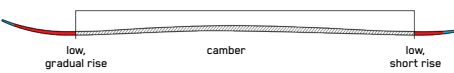

ROCKER PROFILE | ALL-TERRAIN ROCKER

SIZES (CM):	146, 152, 158, 164, 170, 176
DIMENSIONS (MM):	130 - 89 - 114
ROCKER:	All-Terrain Rocker
RADIUS (M):	13.1 @ 164
CORE:	Aspen Micro Block

MINDBENDER 85 W

Designed for the progressing intermediate female skiers looking to get off the groomers and into more adventurous terrain, the Mindbender 85 W provides an agile, forgiving platform that excels in a variety of conditions. The 85W is responsive while maintaining accuracy and power.