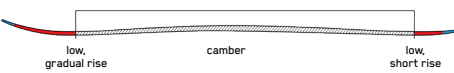

ROCKER PROFILE | ALL-TERRAIN ROCKER

SIZES (CM):	172, 179, 186, 193
DIMENSIONS (MM):	137 - 108 - 125
ROCKER:	All-Terrain Rocker
RADIUS (M):	22.8 @ 187
CORE:	Aspen Micro Block

MINDBENDER 106C

The all-new K2 Mindbender 106C redefines all-mountain performance in a weight conscious and playful package. At a more approachable waist width, and without sacrificing mid-range performance, the 106C are nimble, dynamic and supportive; they are the ultimate one ski quiver everyone should have in their lineup.