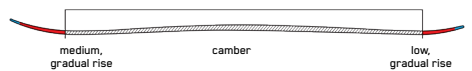

ROCKER PROFILE | CATCH FREE ROCKER

SIZES (CM):	149, 156, 163, 170, 177
DIMENSIONS (MM):	126 - 76 - 110
ROCKER:	Catch Free Rocker
RADIUS (M):	14.4 @ 170
CORE:	Composite
BINDING:	Marker M2 10 Quiklik, Marker M2 10