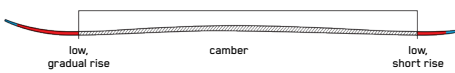

ROCKER PROFILE | ALL-TERRAIN ROCKER

SIZES (CM):	169, 176, 183, 189
DIMENSIONS (MM):	138 - 106 - 127
ROCKER:	All-Terrain Rocker
RADIUS (M):	18.9 @ 183
CORE:	Aspen Micro Block

MINDBENDER 99Ti

The jack of all (freeride) trades introduces the Mindbender 99Ti – where a quick turn radius, meets the effortless float of a 99mm waist. A gradual rise in the tip creates versatility in all conditions, and a low tail creates control in variable snow. This freeride ski is the go-to model for confident ripping all over the mountain.