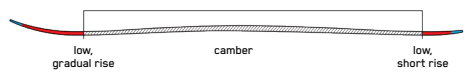

ROCKER PROFILE | ALL-TERRAIN ROCKER

SIZES (CM):	166, 172, 178, 184, 190
DIMENSIONS (MM):	134 - 99 - 120
ROCKER:	All-Terrain Rocker
RADIUS (M):	18.1 @ 178
CORE:	Aspen Micro Block