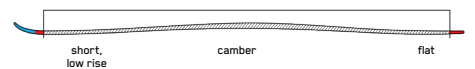

ROCKER PROFILE | SPEED ROCKER

SIZES (CM):	142, 149, 156, 163
DIMENSIONS (MM):	126 - 76 - 110
ROCKER:	Speed Rocker
RADIUS (M):	11.8 @ 156
CORE:	Aspen Light
BINDING:	Marker ER3 10 Compact Quiklik