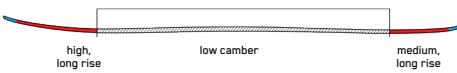

ROCKER PROFILE | POWDER ROCKER

SIZES (CM):	159, 168, 177, 186
DIMENSIONS (MM):	155 - 132 - 144
ROCKER:	Powder Rocker
RADIUS (M):	17.3 @ 168
CORE:	Aspen/Paulownia

FATTY

It's impossible to step into these bad boys and not have a good time. They're 88 centimeters of pure shred potential. Park tricks? Only limited by your imagination. Hard-charging big mountain? Hell yeah. There are two types of people in the world: those who have Fatties and those who need them.