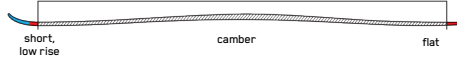

ROCKER PROFILE | SPEED ROCKER

SIZES (CM):	156, 162, 168, 174
DIMENSIONS (MM):	126 - 73 - 108
ROCKER:	Speed Rocker
RADIUS (M):	12.9 @ 162
CORE:	Aspen Veneer
BINDING:	Marker M3 10 Compact Quicklik