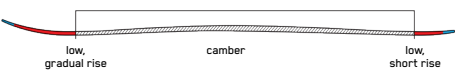

KEY FEATURES

Spectral Braid Technology, Bio Resin, Uni-Directional Flax

CONSTRUCTION

ROCKER PROFILE | ALL-TERRAIN ROCKER

SIZES (CM):	166, 172, 178, 184
DIMENSIONS (MM):	131 - 96 - 119
ROCKER:	All-Terrain Rocker
RADIUS (M):	16.7 @ 178
CORE:	Aspen Micro Block