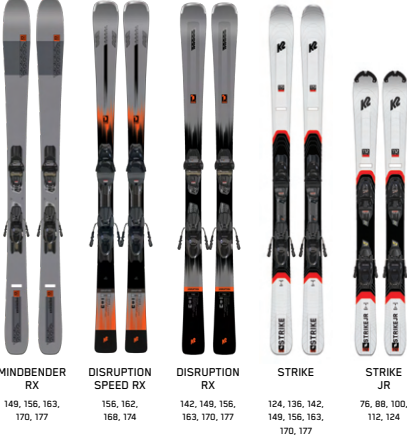

RENTAL OVERVIEW

RENTAL SKIS

MINDBENDER RX
149, 156, 163, 170, 177

DISRUPTION SPEED RX
156, 162, 168, 174

DISRUPTION RX
142, 149, 156, 163, 170, 177

STRIKE
124, 136, 142, 149, 156, 163, 170, 177

STRIKE JR
76, 88, 100, 112, 124