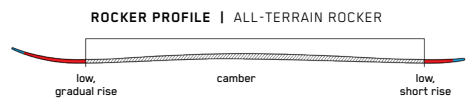

CONSTRUCTION

SIZES (CM):	165, 172, 179, 186
DIMENSIONS (MM):	126 - 98 - 114
ROCKER:	All-Terrain Rocker
RADIUS (M):	22.1 @ 179
CORE:	Paulownia