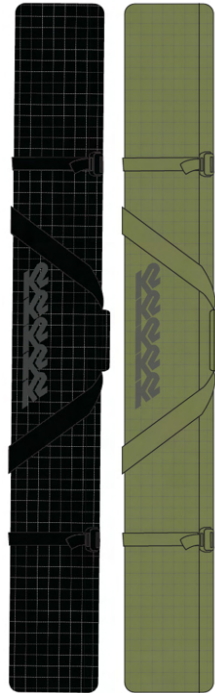

SIZES: 185, 200
COLORS: Black, Sage

LUGGAGE ROLLER

100L, checked luggage travel roller, 15.7" x 29.5" x 12", internal organization, external pockets, ID tag

COLORS: Black, Sage

DOUBLE PADDED SKI BAG

Fortified with 600D ripstop nylon, a TPU-coated bottom, and a padded tarpaulin lining, and double-pair capacity.