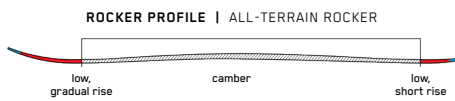

CONSTRUCTION

SIZES (CM):	165, 172, 179, 186
DIMENSIONS (MM):	132 - 106 - 121
ROCKER:	All-Terrain Rocker
RADIUS (M):	22.3 @ 179
CORE:	Paulownia

WAYBACK 98

The all-new Wayback 98 is the most universal tool in the Wayback collection. Narrow enough for a spring tour but wide enough to navigate variable conditions. Featuring K2's Titanal Touring Tech and All Terrain Rocker, for added control in variable snow.