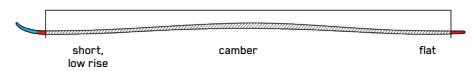

ROCKER PROFILE | SPEED ROCKER

SIZES (CM):	146, 153, 160, 167
DIMENSIONS (MM):	127 - 74 - 109
ROCKER:	Speed Rocker
RADIUS (M):	12.6 @ 160
CORE:	Aspen Micro Block
BINDING:	Marker ER3 10 Compact Quickklik