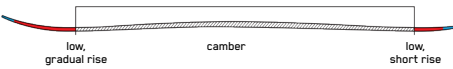

ROCKER PROFILE | ALL-TERRAIN ROCKER

SIZES (CM):	156, 163, 170, 177
DIMENSIONS (MM):	128 - 85 - 116
ROCKER:	All-Terrain Rocker
RADIUS (M):	13.1 @ 170
CORE:	Aspen Micro Block

MINDBENDER 116C W

At the widest waist width in the Mindbender Collection, we tasked our engineers with perfecting a versatile powder crusher that our consumers have always wanted - and born was the 116C W. It's versatile enough to take on the burliest of lines while remaining maneuverable and playful in powder - the ultimate secret weapon for any steep and deep descent.