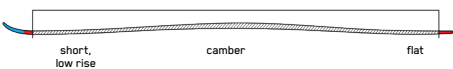

ROCKER PROFILE | SPEED ROCKER

SIZES (CM):	146, 153, 160, 167
DIMENSIONS (MM):	124 - 81 - 110
ROCKER:	Speed Rocker
RADIUS (M):	14.8 @ 160
CORE:	Aspen Micro Block
BINDING:	Marker ERC 11 TCx Light Quiklik

DISRUPTION 78C W

The Disruption 78C W is the complete package - nimble and lively thanks to its carbon I-Beam construction, and still delivers the edge grip you need to arc some serious turns on the hardpack, designed with a more forgiving construction than its Ti siblings, the 78C can handle few bumps, while still letting you charge down the fall line.