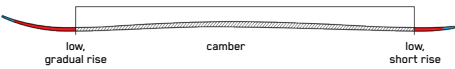

ROCKER PROFILE | ALL-TERRAIN ROCKER

SIZES (CM):	154, 160, 166, 172, 178
DIMENSIONS (MM):	134 - 99 - 120
ROCKER:	All-Terrain Rocker
RADIUS (M):	15.4 @ 166
CORE:	Aspen Micro Block

MINDBENDER 96C W

Are you looking for an all-mountain ski that's equally comfortable on the hard pack, bumps or the occasional powder day? Look no further than the all-new K2 Mindbender 96C W. Outfitted with Uni-Directional Flax the 96C W can track in variable terrain. Its composure will keep you feeling confident through the chop and chunder.