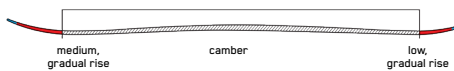

ROCKER PROFILE | CATCH FREE ROCKER

SIZES (CM):	156, 163, 170, 177
DIMENSIONS (MM):	126 - 76 - 110
ROCKER:	Catch Free Rocker
RADIUS (M):	14.4 @ 170
CORE:	Aspen Light
BINDING:	Marker M3 10 Compact Quiklik

DISRUPTION 76

Lessons are out for the winter and you're ready to start exploring the mountain on your own terms. The Disruption 76 is the ski that will take you everywhere with confidence. Its nimble and forgiving design, featuring our Catch Free Rocker profile, will keep you smiling all day long as you develop your skills.