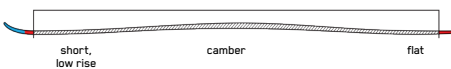

ROCKER PROFILE | SPEED ROCKER