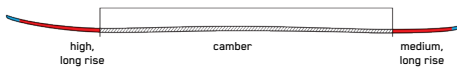

ROCKER PROFILE | POWDER ROCKER

SIZES (CM):	163, 170, 177
DIMENSIONS (MM):	143 - 116 - 132
ROCKER:	All-Terrain Rocker
RADIUS (M):	18 @ 170
CORE:	Aspen Micro Block

MINDBENDER 106C W

Every skier needs that one set-up that can handle it all and rip despite varying forecasts. That's why we built the women's-specific Mindbender 106C W. The 106C features a mid-fat waist and a lightweight Aspen Micro Block core, the perfect combination of float and fun. These skis are stable despite their lighter construction and maintain complete maneuverability.