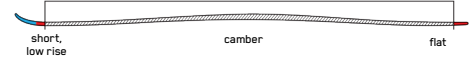

RENTAL
DISRUPTION RX

KEY FEATURES

I-Beam, Hybritech

CONSTRUCTION

TIP CONSTRUCTION TAIL

ROCKER PROFILE | SPEED ROCKER

SIZES (CM):	142, 149, 156, 163, 170, 177
DIMENSIONS (MM):	126 - 76 - 110
ROCKER:	Speed Rocker
RADIUS (M):	11.8 @ 156
CORE:	Aspen Micro Block
BINDING:	Marker M3 10 Compact Quicklik