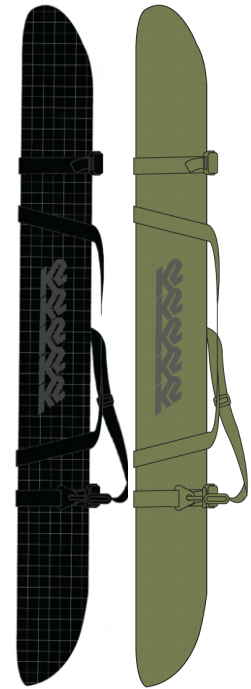

SINGLE PADDED SKI BAG

Outfitted with a sturdy 600D ripstop nylon backing, reinforced carry handles, and a padded tarpaulin lining, and single-pair capacity.

SIZES: 175, 195
COLORS: Black, Sage