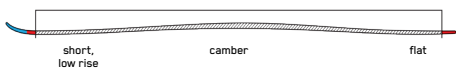

ROCKER PROFILE | SPEED ROCKER

SIZES (CM):	177, 182, 187
DIMENSIONS (MM):	111 - 71 - 96
ROCKER:	Speed Rocker
RADIUS (M):	22.3 @ 182
CORE:	Aspen Micro Block
BINDING:	Marker Xcomp 16 Race

DISRUPTION MTi

The Disruption MTi is another hard charger from the Disruption collection. Equipped with a medium-length turn radius and Titanal I-Beam construction, these MTis deliver precision and stability throughout the entire turn.