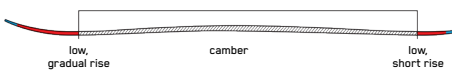

ROCKER PROFILE | ALL-TERRAIN ROCKER

SIZES (CM):	119, 129, 139, 149
DIMENSIONS (MM):	110 - 84 - 98
ROCKER:	All-Terrain Rocker
RADIUS (M):	12 @ 139
CORE:	Aspen

DISRUPTION JR

The Disruption Jr is for kids who know how to rail a turn, for those tearing up the racecourse, or for those chasing Mom and Dad on early-morning groomer missions. The Disruption Jr perfectly combines flex and versatility with maximum stability.