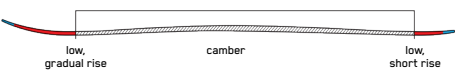

ROCKER PROFILE | ALL-TERRAIN ROCKER

SIZES (CM):	126, 136, 146
DIMENSIONS (MM):	118 - 84 - 106
ROCKER:	All-Terrain Rocker
RADIUS (M):	11.2 @ 136
CORE:	Paulownia

OMEN JR

Taking a cue from the full-size Omen, the Omen Jr offers the same freestyle stance and feel for young skiers dreaming of X Games podiums. Thanks to a poppy Aspen wood core and durable cap construction, these skis are built for endless park laps, all season long.