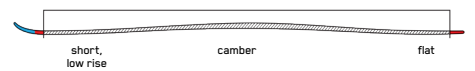

ROCKER PROFILE | SPEED ROCKER

SIZES (CM):	155, 160, 165, 170
DIMENSIONS (MM):	125 - 72 - 107
ROCKER:	Speed Rocker
RADIUS (M):	13.6 @ 165
CORE:	Aspen Micro Block
BINDING:	Marker MXC 12 TCx Light Quicklik