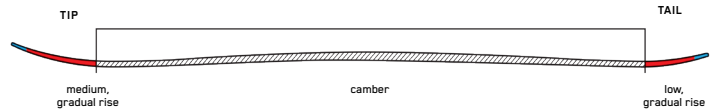

SKI TECHNOLOGY SKI CORES

CORES

K2 uses a variety of wood species in our cores to fine-tune the performance characteristics of each ski.