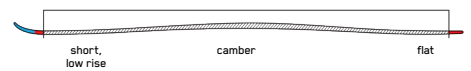

ROCKER PROFILE | SPEED ROCKER

SIZES (CM):	156, 163, 170, 177, 184
DIMENSIONS (MM):	123 - 78 - 109
ROCKER:	Speed Rocker
RADIUS (M):	17.8 @ 177
CORE:	Aspen Micro Block
BINDING:	Marker MXC 12 TCx Light Quicklik