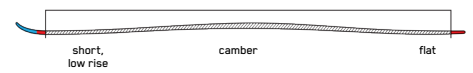

KEY FEATURES

Full Wood Core, Hybritech

CONSTRUCTION

ROCKER PROFILE | SPEED ROCKER

SIZES (CM):	134, 144, 154
DIMENSIONS (MM):	104 - 68 - 88
ROCKER:	Speed Rocker
RADIUS (M):	16 @ 144
CORE:	Aspen

WAYBACK JR

The Wayback JR is the go-to tool for any grom looking to spend some time on the skin track. With a nimble Paulownia Tour Light core, versatile 84mm waist, and All-Terrain Rocker. Click in and get after it.