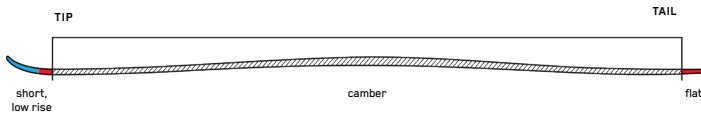

SKI TECHNOLOGY ROCKER PROFILES

ROCKER

Once thought of as a powder-specific feature, K2 pioneered the use of rocker on all-mountain and piste skis, with the rest of the ski industry following in our footsteps. Today, almost all of our skis are built with rocker, with the height and length optimized on each model for maximum performance and enjoyment.

SPEED ROCKER - Short, low rise in the tip with camber throughout and a flat tail for quick turn initiation, precise steering, and maximum stability on groomed snow.

POWDER ROCKER - High and long rise in the tip, low camber underfoot, and a medium-height, long rise in the tail to maximize float in soft snow.