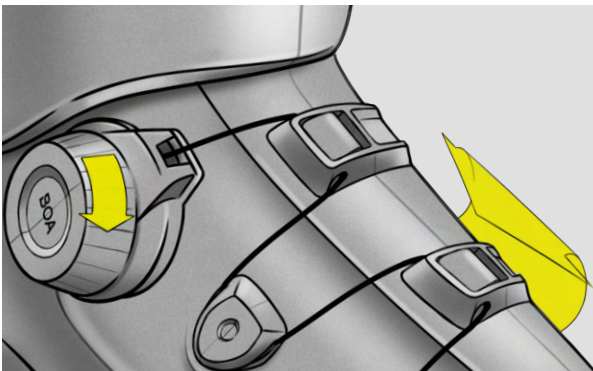

DIALED IN

Precision fit with on-the-fly tightening and loosening for enhanced responsiveness, optimized pressure distribution, and reduced pressure points.

LOCKED IN

Connected fit designed to uniformly wrap the foot and minimize downward pressure, increasing heel lock-down for improved power and edge-to-edge control.