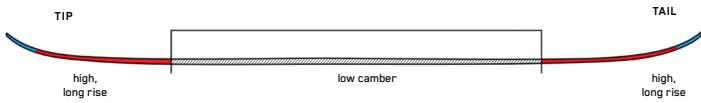

SKI TECHNOLOGY ROCKER PROFILES

ROCKER

Once thought of as a powder-specific feature, K2 pioneered the use of rocker on all-mountain and piste skis, with the rest of the ski industry following in our footsteps. Today, almost all of our skis are built with rocker, with the height and length optimized on each model for maximum performance and enjoyment.

SPEED ROCKER - Short, low rise in the tip with camber throughout and a flat tail for quick turn initiation, precise steering, and maximum stability on groomed snow.

POWDER ROCKER - High and long rise in the tip, low camber underfoot, and a medium-height, long rise in the tail to maximize float in soft snow.

POWDER TWIN ROCKER - High and long rise in both the tip and tail for maximum float in soft snow.

ALL-TERRAIN ROCKER - Gradual rise in the tip for great versatility in all conditions, with a low, short rise in the tail for added control in variable snow.

ALL-TERRAIN TWIN ROCKER - gradual, extended rise in the tip and tail for added versatility and control in all conditions.

CATCH FREE ROCKER - Effortless turn initiation at slow to moderate speeds thanks to a medium-height, gradual rise in the tip and a low, gradual rise in the tail.

SKI TECHNOLOGY SKI CORES

CORES

K2 uses a variety of wood species in our cores to fine-tune the performance characteristics of each ski.

ASPEN

Lightweight and resilient. Great all-around core material.

ASPEN MICRO BLOCK

Many small stringers of Aspen give a consistent flex, smooth feel, and damp ride.

MAPLE

Dense hardwood with excellent power transfer and stability.

PAULOWNIA

Lively, flexible wood with excellent strength-to-weight ratio.

FIR

Energetic, tough, dense wood that absorbs impacts well.

BALSA