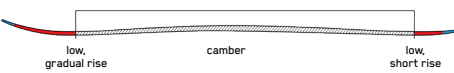

ROCKER PROFILE | ALL-TERRAIN ROCKER

SIZES (CM):	145, 155, 165
DIMENSIONS (MM):	127 - 98 - 116
ROCKER:	All-Terrain Rocker
RADIUS (M):	14.3 @ 155
CORE:	Aspen Micro Block

MINDBENDER JR

The Mindbender Junior is the go-to ski for young guns looking to hang with the big dogs on serious freeride terrain. With a responsive Aspen Veneer core and versatile All-Terrain Rocker, this is no watered-down kids' ski.