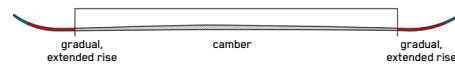

ROCKER PROFILE | ALL-TERRAIN TWIN ROCKER

SIZES (CM):	149, 156, 163, 170, 177
DIMENSIONS (MM):	134 - 102 - 127
ROCKER:	All-Terrain Twin Rocker
RADIUS (M):	14.3 @ 163
CORE:	Aspen Micro Block

RECKONER 92 W

The Reckoner 92 W is a women's-specific twin-tip built to confidently take you from the park to the steeps, to the bumps and back again. Built with our All-Terrain Twin Rocker, a gradual, extended rise in the tip and tail for added versatility and control in all conditions, the Reckoner 92 is equipped to handle whatever you throw at it.