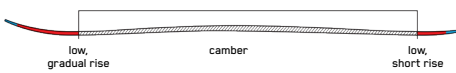

ROCKER PROFILE | ALL-TERRAIN ROCKER

SIZES (CM):	160, 166, 172, 178
DIMENSIONS (MM):	132 - 90 - 117
ROCKER:	All-Terrain Rocker
RADIUS (M):	14.1 @ 172
CORE:	Aspen Micro Block

MINDBENDER 89Ti

The Mindbender 89Ti is an all-mountain freeride ski with a carving pedigree. Outfitted with classic construction it's got a powerful twist thanks to Titanal Y-Beam technology, providing precise, predictable, smooth turn initiation. The Mindbender 89Ti is the perfect dynamic companion for when you're in the mood to rip but soft snow isn't on the menu.