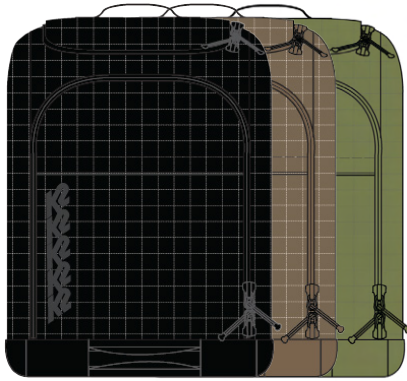

BOOT LOCKER

600D ripstop nylon with PE backing, padded tarpaulin lining, TPU-coated bottom. Features boot compartment with drainage, helmet compartment, goggle compartment, external storage pocket

COLORS: Black, Coyote, Sage