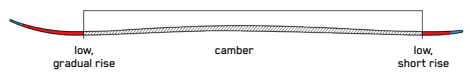

ROCKER PROFILE | ALL-TERRAIN ROCKER

SIZES (CM):	164, 170, 176, 182, 188
DIMENSIONS (MM):	130 - 89 - 114
ROCKER:	All-Terrain Rocker
RADIUS (M):	15.4 @ 176
CORE:	Aspen Micro Block