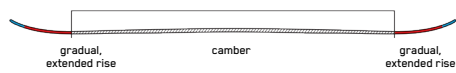

ROCKER PROFILE | N/A

SIZES (CM):	109, 119, 129, 139, 149
DIMENSIONS (MM):	102 - 75 - 96
ROCKER:	N/A
RADIUS (M):	10 @ 129
CORE:	Aspen

HI-FI

Need something more directional and twin for your growing little one? Now that they're hooked on skis, you'll need the next step up. Strap into the Hi-Fi.