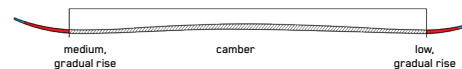

ROCKER PROFILE | CATCH FREE ROCKER