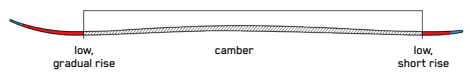

SIZES (CM):	109, 119, 129, 139, 149
DIMENSIONS (MM):	99 - 72 - 91
ROCKER:	N/A
RADIUS (M):	12.2 @ 129
CORE:	Composite

INDY

Look no further for a one-stop kids ski you can trust to get your little one hooked. Strap them in to the Indy for their first days on the slopes.