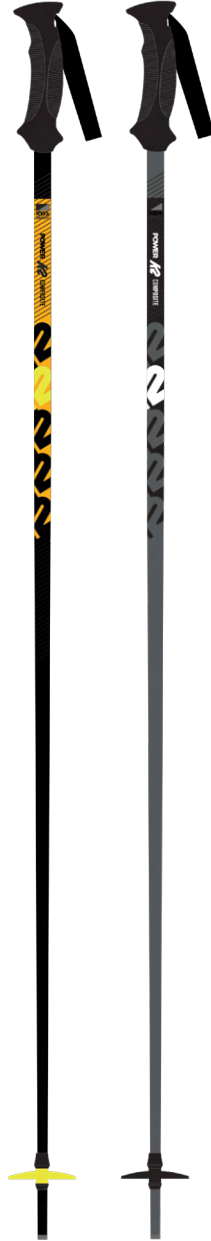

KEY FEATURES

100% Composite

GRIP:	Performance Rubber
SHAFT:	16mm Composite
BASKET:	60mm All Mountain
SIZES (CM):	110, 115, 120, 125, 130, 135
COLORS:	Yellow, Gunmetal

POWER ALUMINUM

Save some coin without sacrificing proper pole plants. You might have just used "whatever is lying around" in the past, but that ain't cutting it now. Get your hands on a pair of durable Power Aluminum poles, featuring a robust 18mm-diameter shaft, and push off into your next on-mountain adventure.