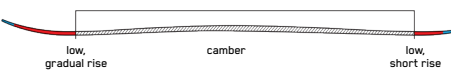

ROCKER PROFILE | N/A

SIZES (CM):	76, 88, 100, 112, 124, 136
DIMENSIONS (MM):	96 - 70 - 86
ROCKER:	N/A
RADIUS (M):	7 @ 100
CORE:	Composite

LUVBUG

Look no further for a one-stop kids ski you can trust to get your little one hooked. Strap them in to the Indy for their first days on the slopes.