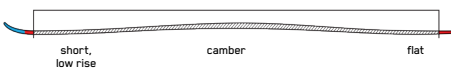

ROCKER PROFILE | SPEED ROCKER

SIZES (CM):	156, 162, 168, 174
DIMENSIONS (MM):	126 - 73 - 108
ROCKER:	Speed Rocker
RADIUS (M):	14 @ 177
CORE:	Aspen Micro Block
BINDING:	Marker M3 11 Compact Quicklik

DISRUPTION 82Ti

Fully equipped and ready to rip, the Disruption 82Ti has all our top tech including Titanal I-Beam construction and Dark Matter Damping. We gave it a big shovel and the widest waist width in the Disruption family to create a freakish combination of critical stability and confident edge control.