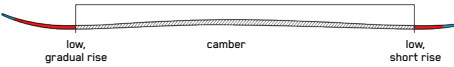

ROCKER PROFILE | ALL-TERRAIN ROCKER

SIZES (CM):	153, 160, 167, 174, 181
DIMENSIONS (MM):	126 - 92 - 114
ROCKER:	All-Terrain Rocker
RADIUS (M):	19.6 @ 174
CORE:	Paulownia

WAYBACK 89

Break trail and drop in like never before on the Wayback 89. Purpose engineered with input from athletes and guides, the all new Wayback 89 boasts a new construction, shape and profile featuring K2's Titanal Touring Tech, All Terrain Rocker and Bio Resin.