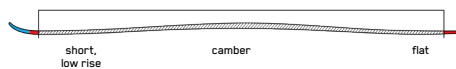

ROCKER PROFILE | SPEED ROCKER

SIZES (CM):	146, 153, 160, 167
DIMENSIONS (MM):	123 - 78 - 108
ROCKER:	Speed Rocker
RADIUS (M):	14.4 @ 160
CORE:	Aspen Micro Block
BINDING:	Marker ER3 10 Compact Quiklik

DISRUPTION 76C W

Packed from tip to tail with features like our I-Beam construction and Hybritech sidewalls, the 76C W is built for women who need a piste ski that is light underfoot and quick edge to edge. Its Aspen Light Core is light enough to be easy on the legs, but energetic in turns -- letting you carve through corduroy all day.