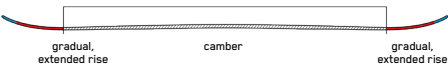

KEY FEATURES

Carbon Boost Briad, Triaxial Braided Core, TwinTech Sidewalls, Bio Resin

CONSTRUCTION

ROCKER PROFILE | ALL-TERRAIN TWIN ROCKER

SIZES (CM):	163, 170, 177, 184, 188
DIMENSIONS (MM):	125 - 96 - 119
ROCKER:	All-Terrain Twin Rocker
RADIUS (M):	18 @ 177
CORE:	Aspen Micro Block