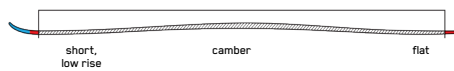

ROCKER PROFILE | SPEED ROCKER

SIZES (CM):	163, 170, 177, 184
DIMENSIONS (MM):	125 - 82 - 111
ROCKER:	Speed Rocker
RADIUS (M):	18.4 @ 177
CORE:	Aspen Micro Block
BINDING:	Marker MXCELL 12 TCx Quicklik

DISRUPTION 78Ti

Strung up with our revolutionary Dark Matter Damping and Titanal I-Beam construction, the Disruption 78Ti can arc like nothing you've ever experienced. In line with the rest of the Disruption collection, these are made for downhill charging, with maximum control and maneuverability.