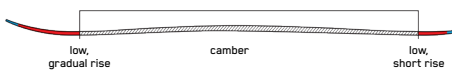

ROCKER PROFILE | N/A