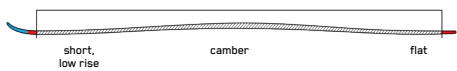

ROCKER PROFILE | SPEED ROCKER

SIZES (CM):	165, 170, 175, 180
DIMENSIONS (MM):	118 - 74 - 103
ROCKER:	Speed Rocker
RADIUS (M):	18.1 @ 175
CORE:	Aspen/Maple
BINDING:	Marker MXCELL 12 TCx Quicklik

DISRUPTION STi

The Disruption STis are for the aggressive expert skier who goes all-in on every turn and demands a rock-solid edge hold. The Disruption STi utilizes a tighter turn radius for added agility - without sacrificing speed. Its Titanal I-Beam construction runs tip to tail along the center of the ski, optimally shaped to deliver stability in every turn.