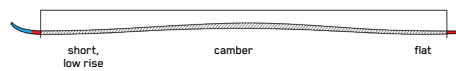

ROCKER PROFILE | SPEED ROCKER

SIZES (CM):	146, 153, 160, 167
DIMENSIONS (MM):	115 - 72 - 103
ROCKER:	Speed Rocker
RADIUS (M):	14.7 @ 160
CORE:	Aspen Micro Block
BINDING:	Marker ERC 11 TCx Light Quickklik

DISRUPTION SC W

The Disruption SC is the perfect ski for women who like an agile short-turn feel. The Disruption SC W is designed for solid carving on groomers, and packs a serious punch thanks to classic Disruption features like Dark Matter Damping which eliminates chatter and increases edge grip, and a responsive, and playful Carbon I-Beam construction.