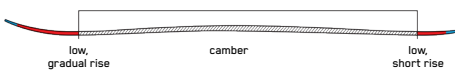

ROCKER PROFILE | ALL-TERRAIN ROCKER