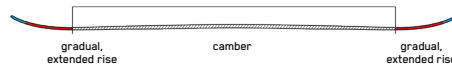

ROCKER PROFILE | ALL-TERRAIN TWIN ROCKER

SIZES (CM):	149, 159, 169, 179, 185
DIMENSIONS (MM):	119 - 90 - 113
ROCKER:	All-Terrain Twin Rocker
RADIUS (M):	16 @ 169
CORE:	Aspen Micro Block

ALL NEW

OMEN 85

Designed to withstand all the abuse you can throw at them. The Omen 85 is our entry-level freestyle twin built with no-nonsense durability and lots of pop thanks to the K2's Duracap construction and Triaxial Braided Core. Rest easy with the Omen 85 W and focus on your park progression.