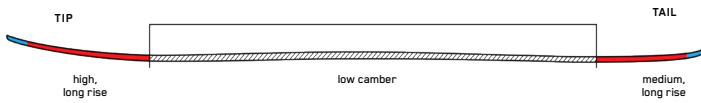

POWDER TWIN ROCKER - High and long rise in both the tip and tail for maximum float in soft snow.