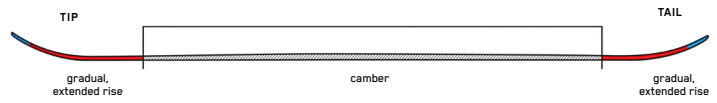

CATCH FREE ROCKER - Effortless turn initiation at slow to moderate speeds thanks to a medium-height, gradual rise in the tip and a low, gradual rise in the tail.