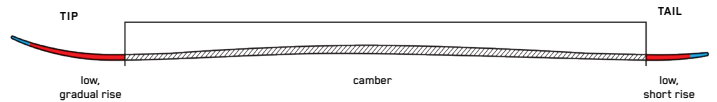

ALL-TERRAIN ROCKER - Gradual rise in the tip for great versatility in all conditions, with a low, short rise in the tail for added control in variable snow.

ALL-TERRAIN TWIN ROCKER - gradual, extended rise in the tip and tail for added versatility and control in all conditions.